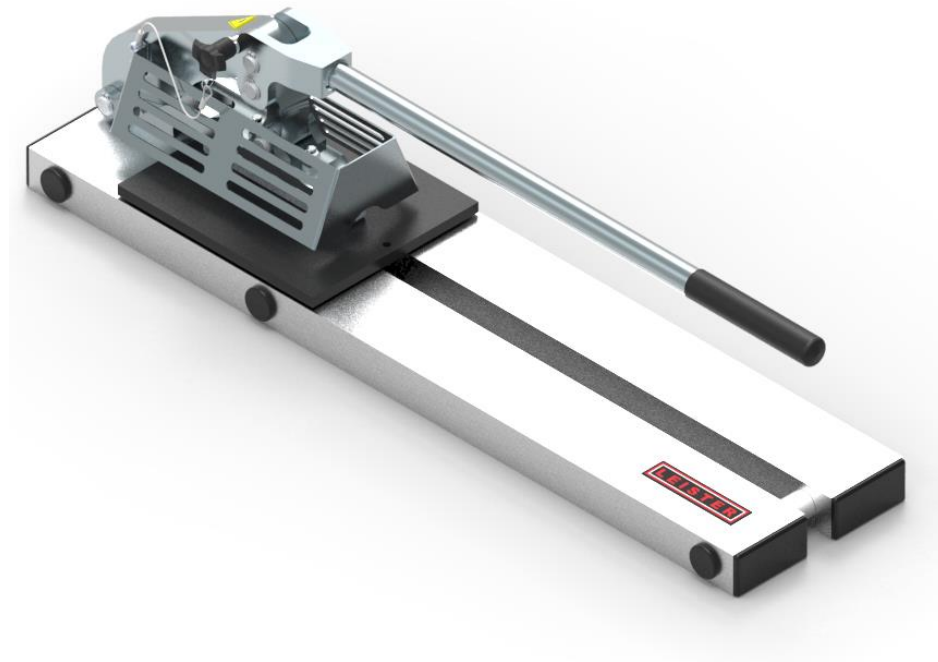

COUPON CUTTER 500

- Easy punching of standard-test coupons
- Coupon size adjustable
- Heavy duty and strong
- More safety thanks to blade guard

Dimension (L x W x H)	800 x 200 x 205 mm	Approx. 32 x 8 x 8 inch
Weight	15 kg	33 lbs
Coupon (L x W)	150 x 15/20/25 mm	5,91 x 0,6/0,8/1 inch
Membrane thickness	0.8-3 mm	30-120 mil

Art.161.540 COUPON CUTTER 500
Art.164.854 Exchange blades (1 Set)